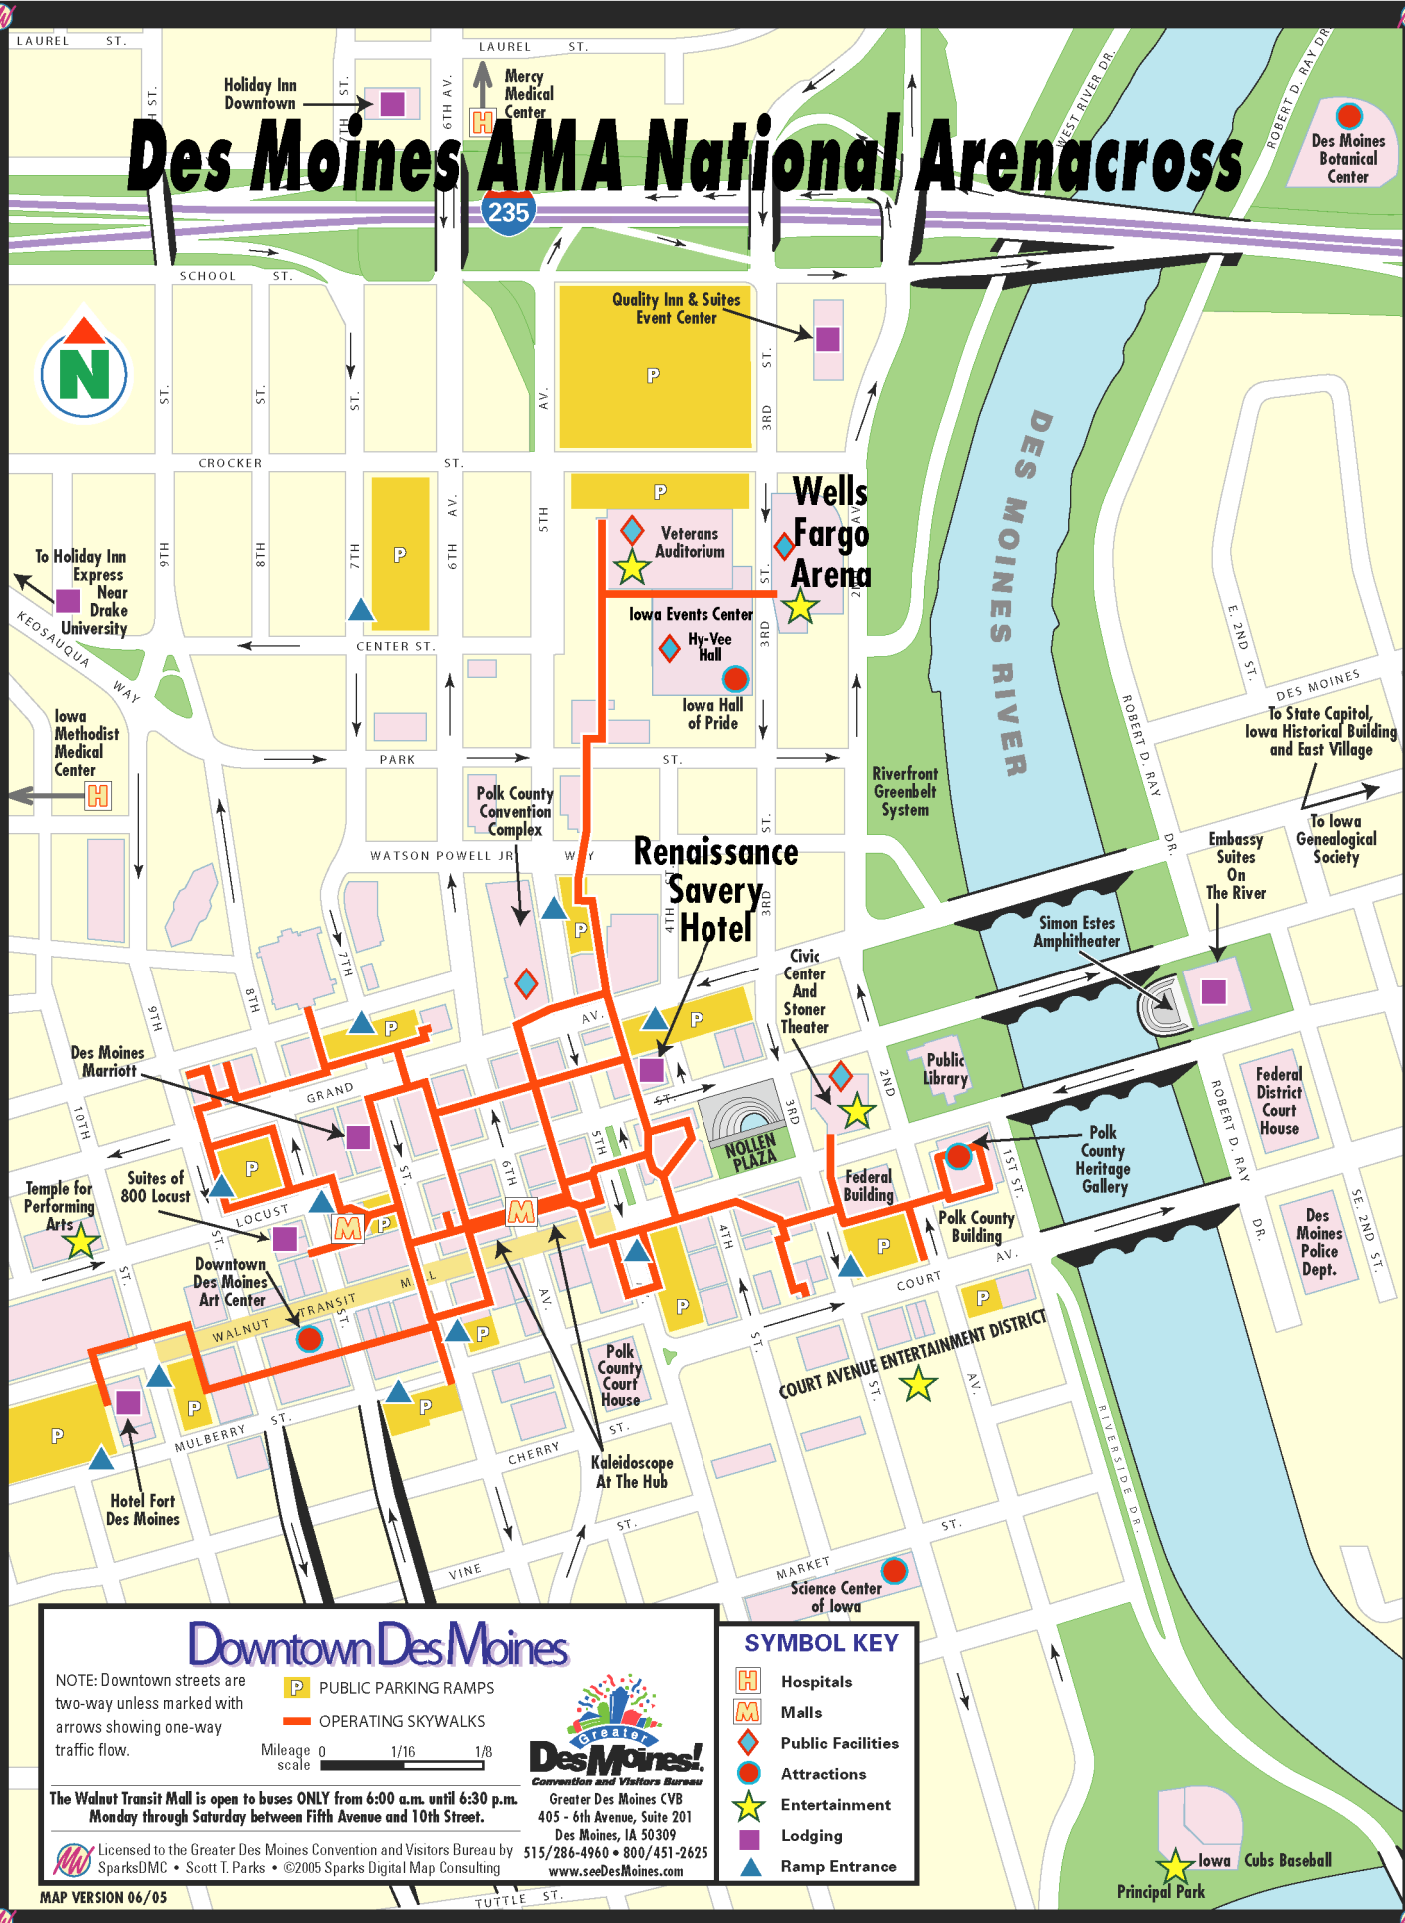

Des Moines AMA National Arenacross

Downtown Des Moines

NOTE: Downtown streets are two-way unless marked with arrows showing one-way traffic flow.

P PUBLIC PARKING RAMPS
— OPERATING SKYWALKS

Mileage scale 0 1/16 1/8

The Walnut Transit Mall is open to buses ONLY from 6:00 a.m. until 6:30 p.m. Monday through Saturday between Fifth Avenue and 10th Street.

Licensed to the Greater Des Moines Convention and Visitors Bureau by SparksDMC • Scott T. Parks • ©2005 Sparks Digital Map Consulting

Greater Des Moines CVB
 405 - 6th Avenue, Suite 201
 Des Moines, IA 50309
 515/286-4960 • 800/451-2625
 www.seedesmoines.com

SYMBOL KEY

- Hospitals
- Malls
- Public Facilities
- Attractions
- Entertainment
- Lodging
- Ramp Entrance